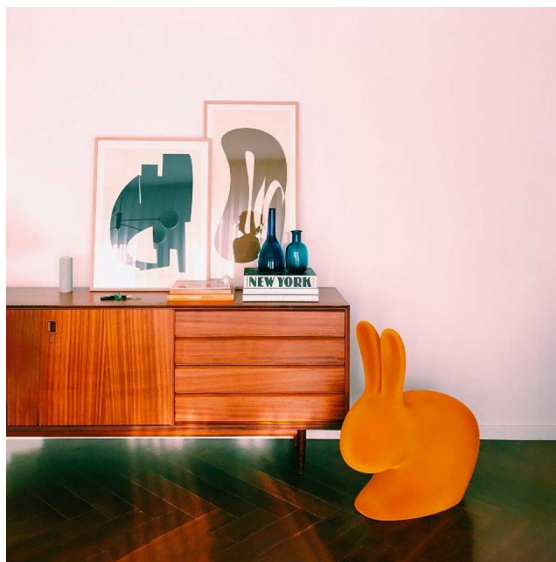

RABBIT CHAIR VELVET FINISH

design Stefano Giovannoni

Hop on this extraordinary one! Rabbit chair, designed by Stefano Giovannoni can be used either by leaning against the ears or on the opposite side, riding it and resting the forearms on its ears. The most authentic Qeeboo's hat tricks, it features a velvet surface, softer to the touch. Suitable for indoor use only.

Specs

Dimensions (L - W - H): 69 x 39.5 x 80 cm

Weight: 5 Kg

Seat Height: 45 cm

Variants

Dark Gold

SKU: 90010DG
EAN: 8052049053112

Orange