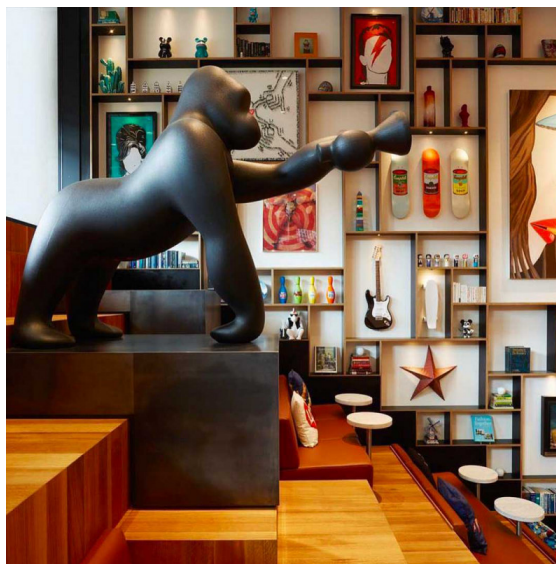

KONG

1,40 metre

design Stefano Giovannoni

A gorilla took over your living room! But nothing to be scared of, Kong is a sensitive and meek soul encapsulated in a floor lamp that will know how to make itself useful, illuminating all your greatest moments with its adjustable arm to direct the light beam at different angles. Suitable for indoor and outdoor environments.

Specs

Light Source: PAR38 LED REFLECTOR 13-18W E27

Dimensions (L - W - H): 180 x 77 x 140 cm

Weight: 23 Kg

Cable lenght: 400

Variants

Black

SKU: 10001BL
EAN: 8052049051217